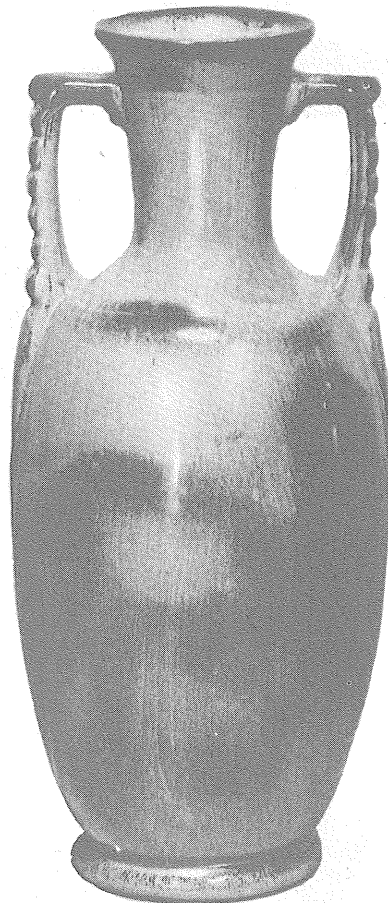

215

72

66

77

77A

- 215—Large Cornucopia, 15".....7.00
- 72—Large round jar, 9".....5.00
- 66—Tall flower vase, 17".....7.00
- 77—Tall fireside vase, 17".....7.00
- 77A—Tall fireside pitcher, 17".....7.00

PIECES ON THIS PAGE AVAILABLE IN PRAIRIE GREEN, DESERT GOLD OR ONYX BLACK